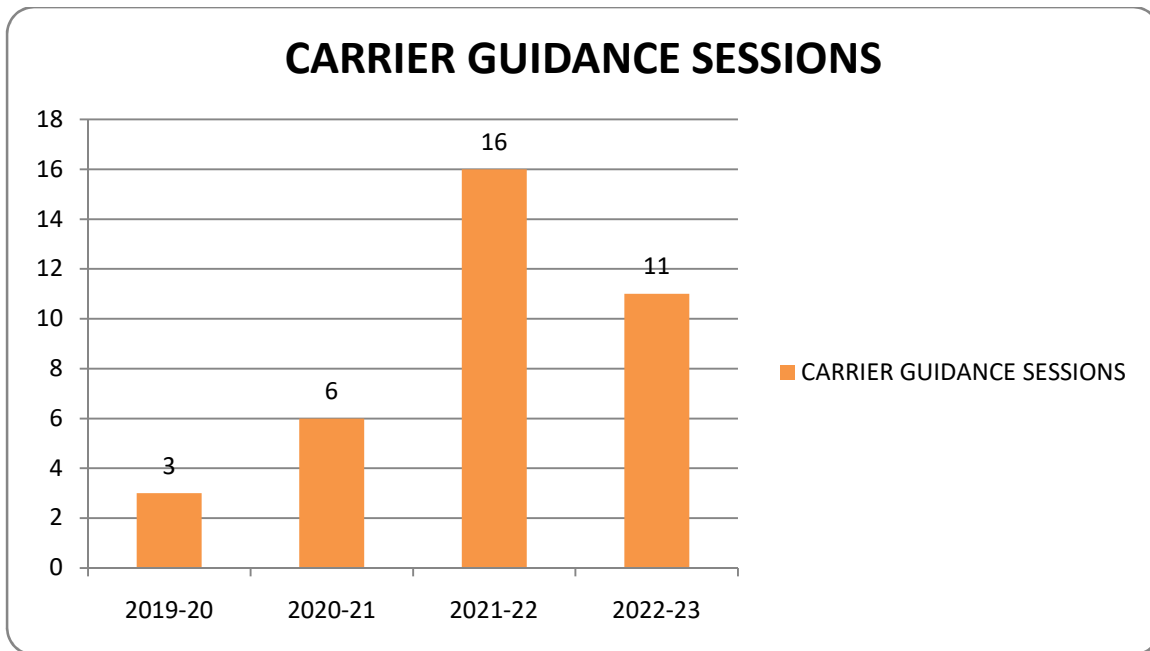

T&P CELL ACTIVITY AT A GLANCE

JOB OFFERED IN PLACEMENT FAIR

STAFF TRAINING